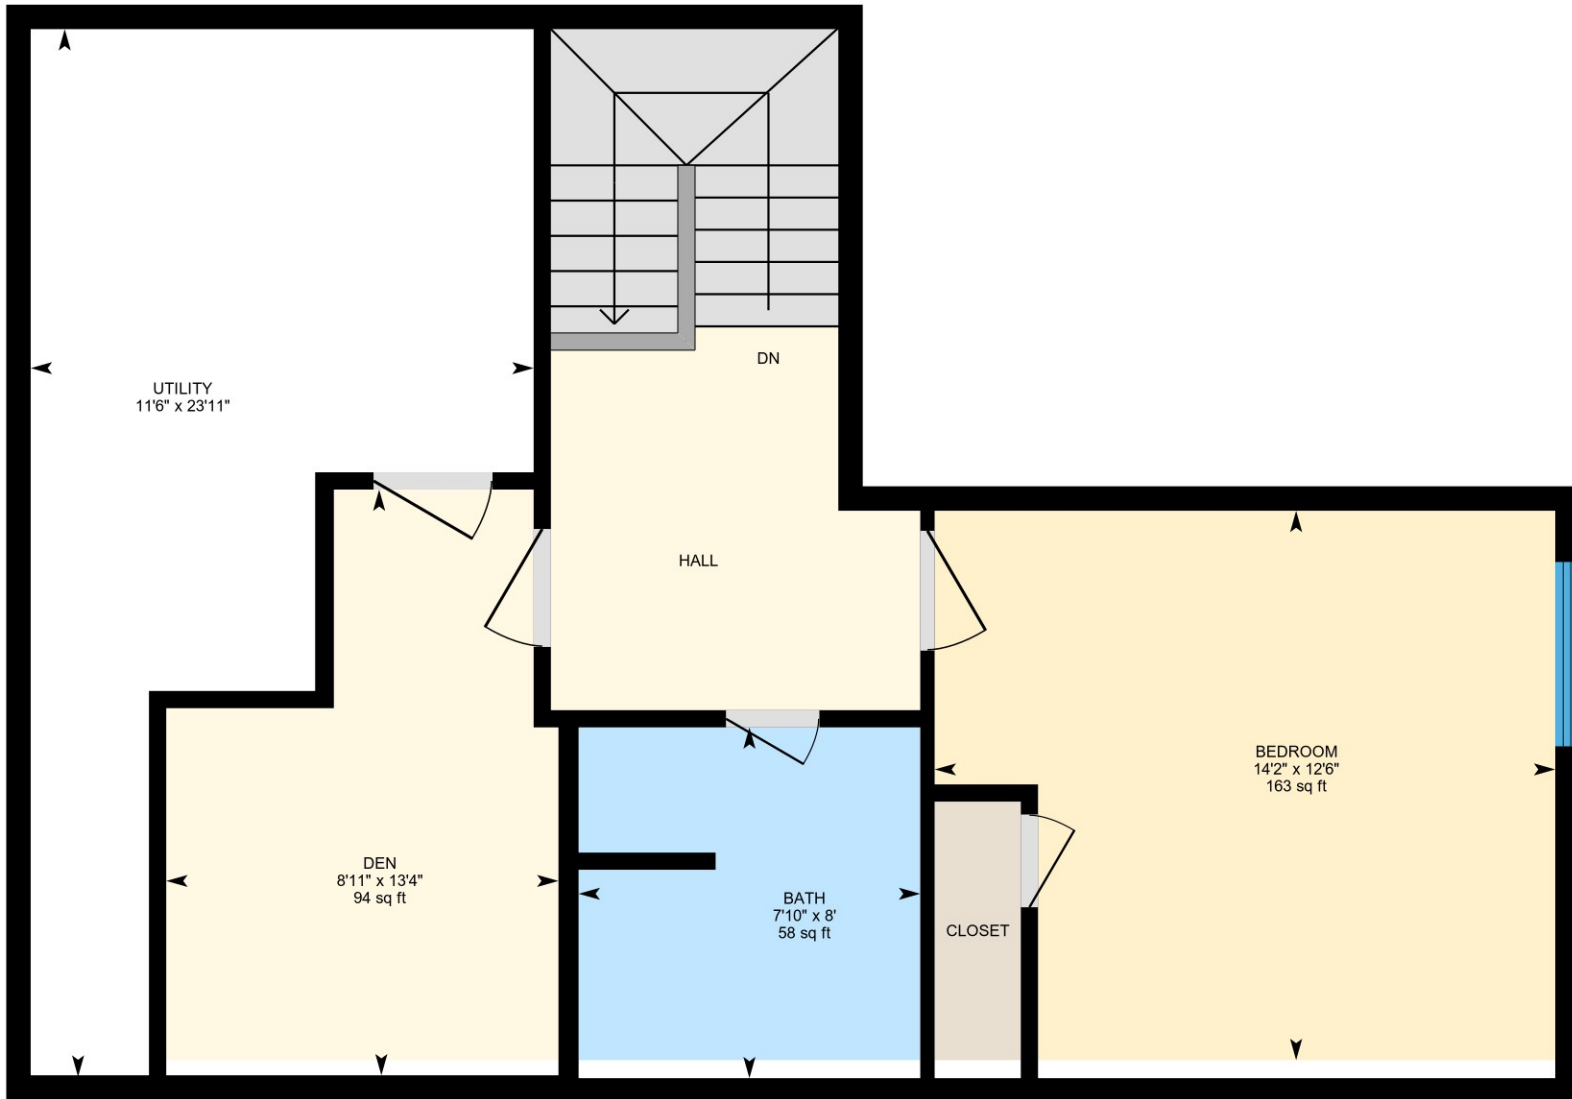

106 Spring Needle Ct, Cary, NC

3rd Floor Finished Area 494.02 sq ft
Unfinished Area 225.23 sq ft

PREPARED: 2023/05/27