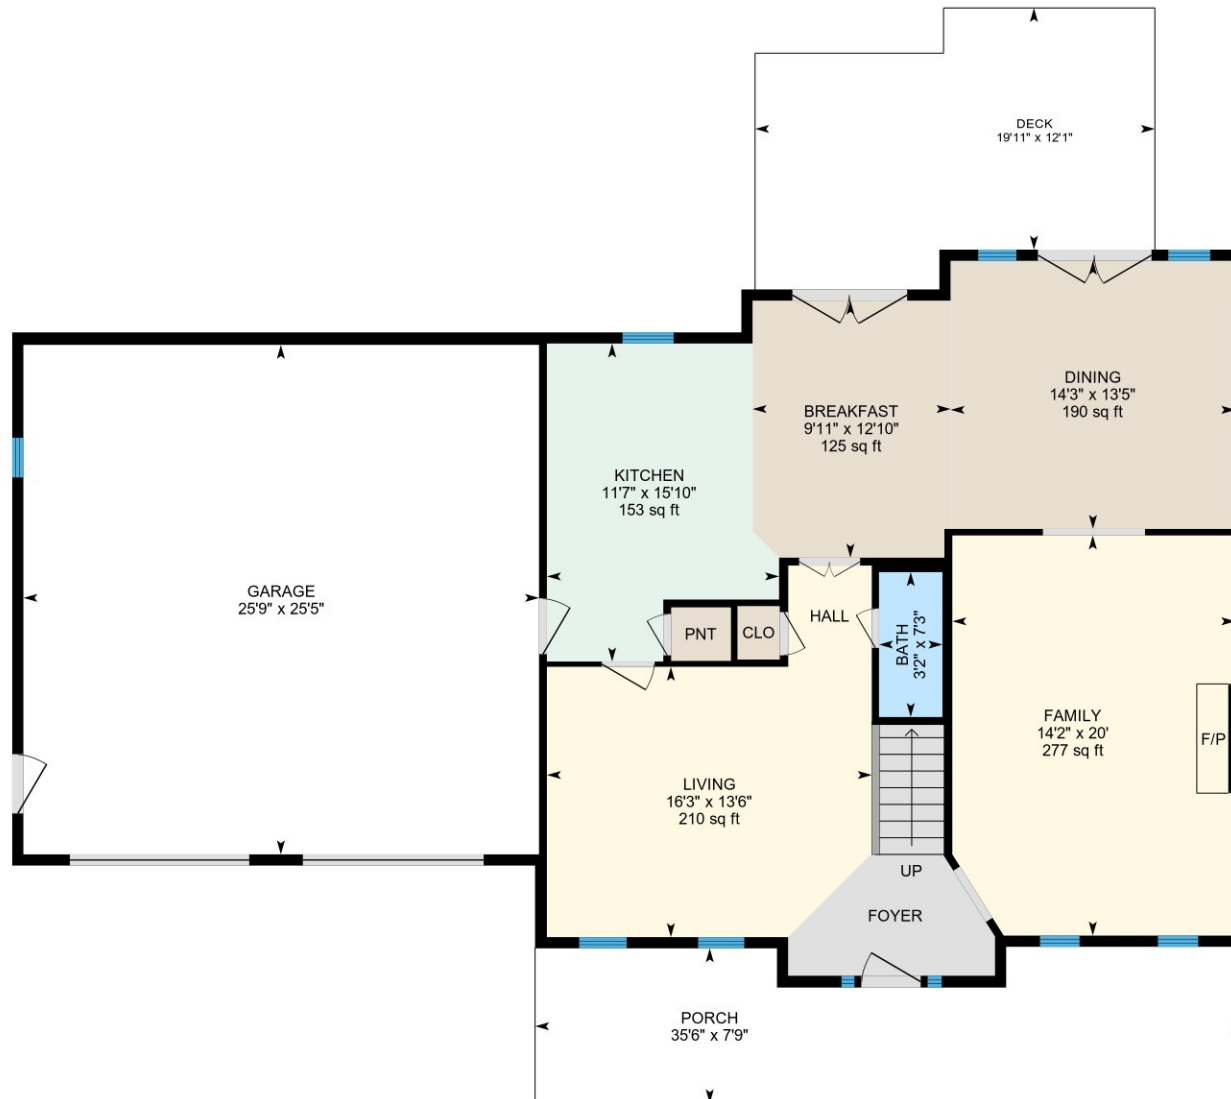

# 106 Spring Needle Ct, Cary, NC

1st Floor Finished Area 1191.91 sq ft  
Unfinished Area 698.19 sq ft

PREPARED: 2023/05/27

# 106 Spring Needle Ct, Cary, NC

2nd Floor Finished Area 1660.25 sq ft  
Unfinished Area 21.82 sq ft

PREPARED: 2023/05/27