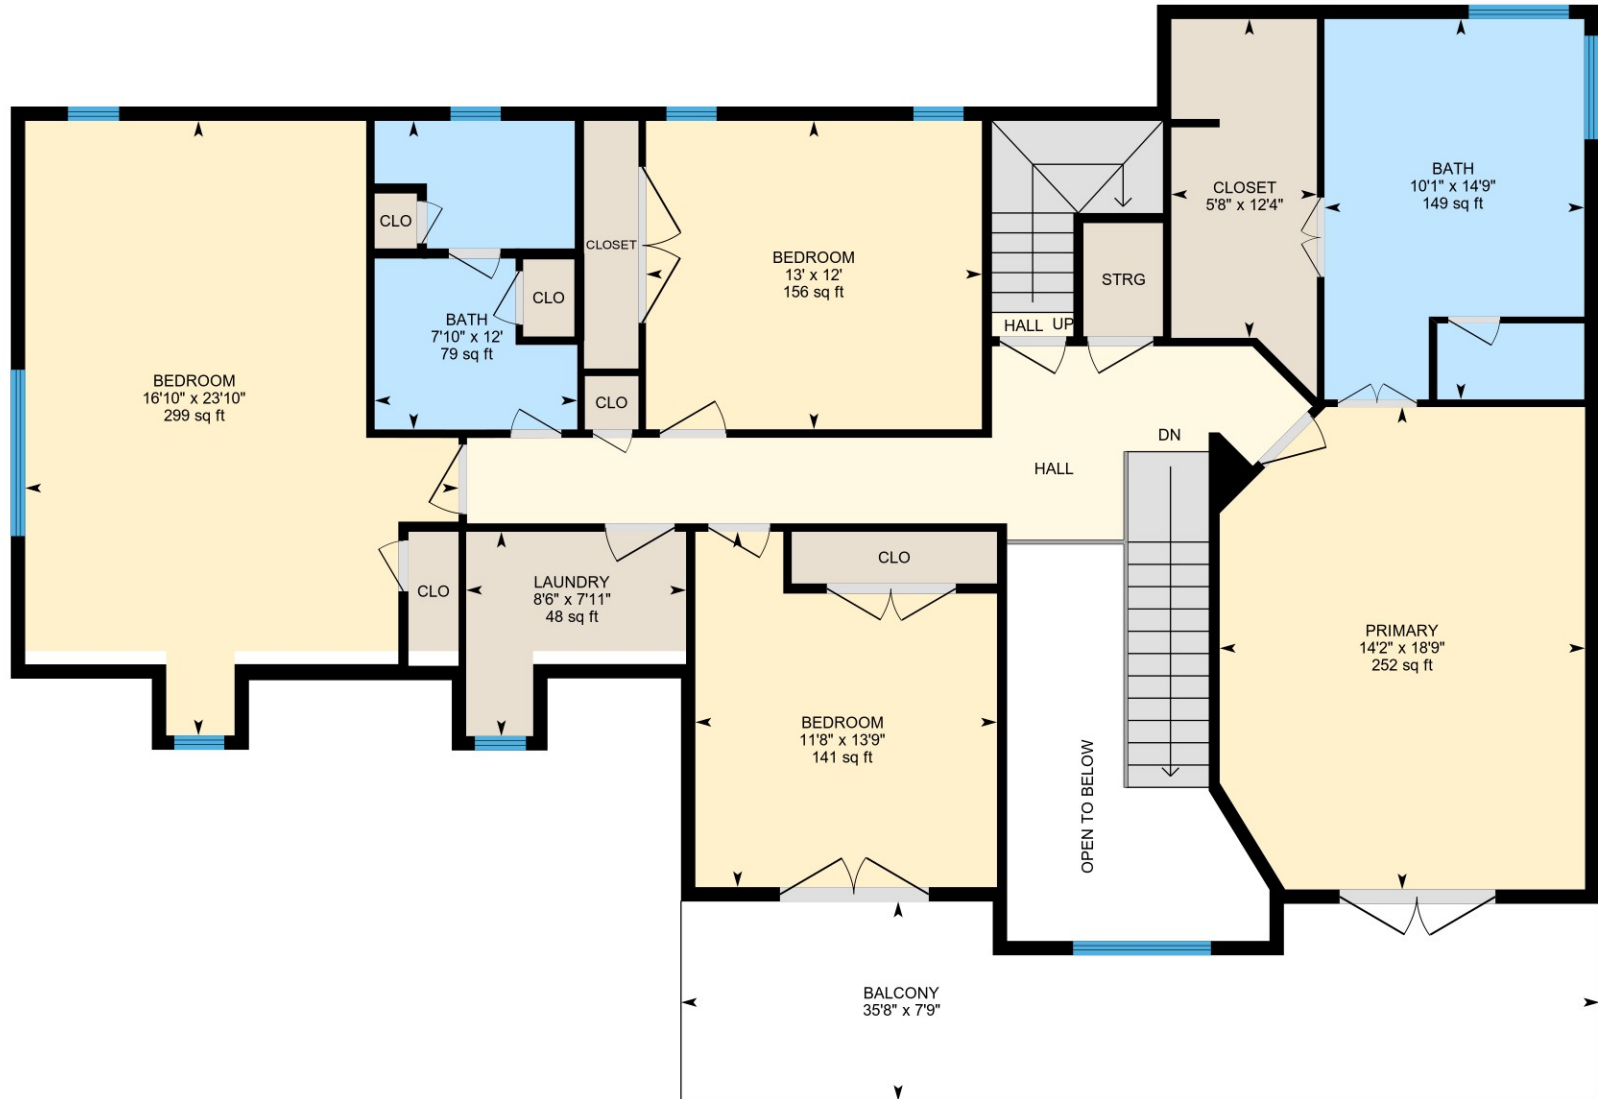

# 106 Spring Needle Ct, Cary, NC

1st Floor Finished Area 1191.91 sq ft  
Unfinished Area 698.19 sq ft

PREPARED: 2023/05/27

# 106 Spring Needle Ct, Cary, NC

2nd Floor Finished Area 1660.25 sq ft  
Unfinished Area 21.82 sq ft

PREPARED: 2023/05/27

# 106 Spring Needle Ct, Cary, NC

3rd Floor Finished Area 494.02 sq ft  
Unfinished Area 225.23 sq ft

PREPARED: 2023/05/27